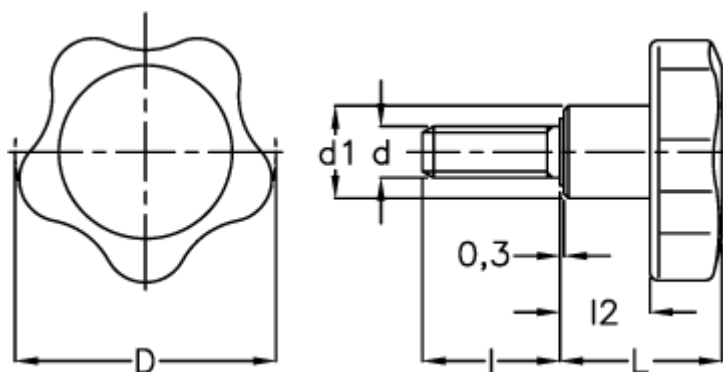

Article number: 2302166142

Description: E+G Lobe knobs  
VC.692/25 p-M5x16

## Measures

|      |      |
|------|------|
| D    | = 25 |
| d1   | = 12 |
| d 6g | = M5 |
| l    | = 16 |
| L    | = 20 |
| l2   | = 10 |